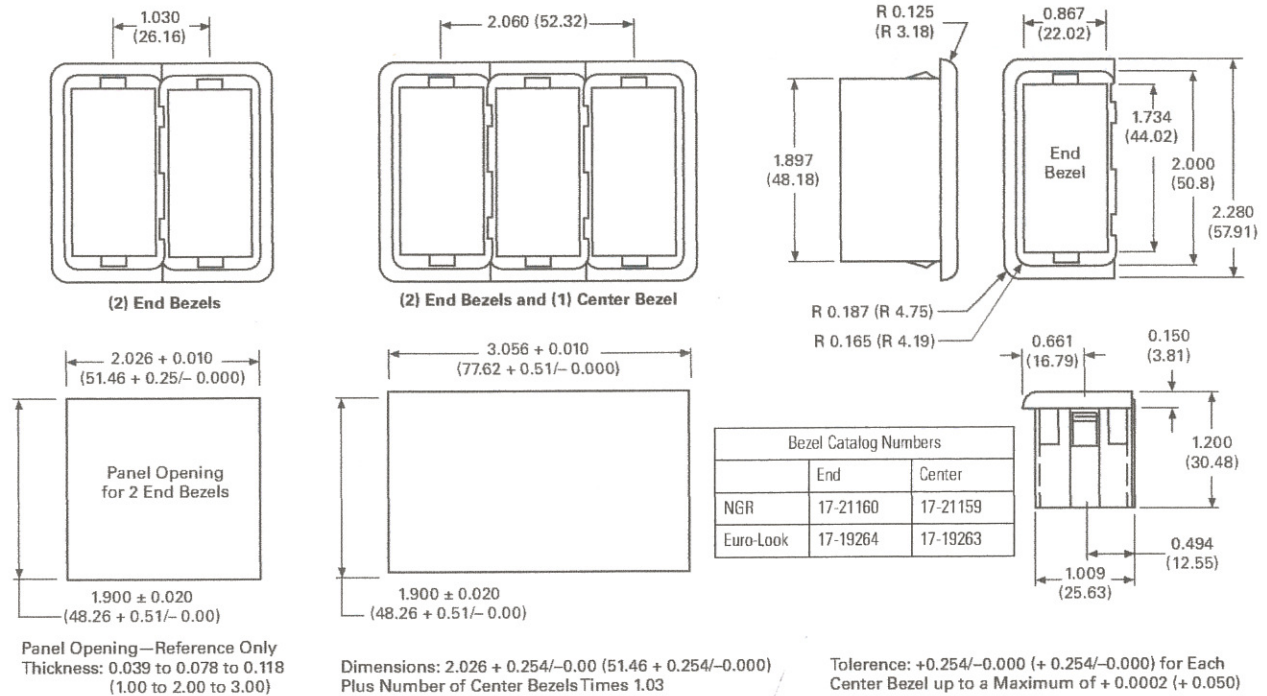

Approximate Dimensions in Inches (mm)

Gang Mounting System

NGR, Euro-Look and ESPORT Panel Plugs

EURO SR Panel Plugs