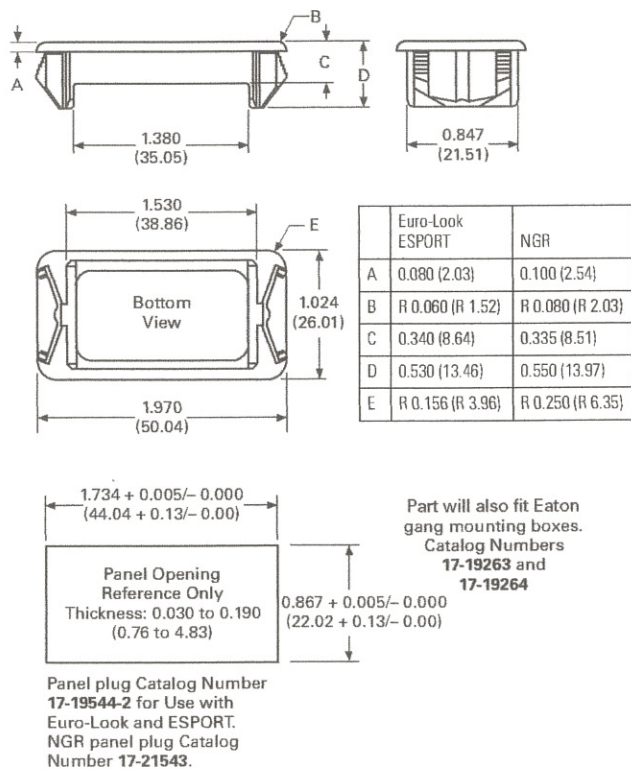

Approximate Dimensions in Inches (mm)

Gang Mounting System

NGR, Euro-Look and ESPORT Panel Plugs

EURO SR Panel Plugs