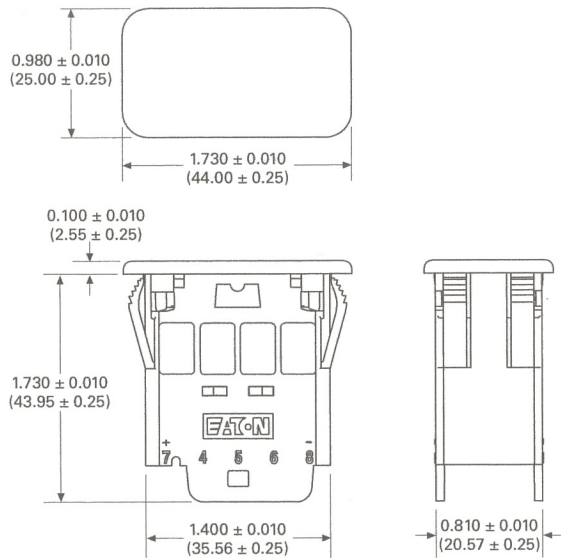

2.3

Rockers

SVR—Sealed Vehicle Rockers

25-13936

Accessories

Approximate Dimensions in Inches (mm)

2

Gang Mount System

End Bezel Catalog Number 17-22146

Center Bezel Catalog Number 17-22152

Panel Plug

Catalog Number 17-22145

Connector

Catalog Number 25-13936

AMP Terminal Catalog Numbers:
 927766-3 (14-16 gauge)
 927770-3 (18-20 gauge)
 AMP Wire Seal Catalog Numbers:
 828905-1 (14-16 gauge)
 828904-1 (18-20 gauge)
 AMP Sealing Plug Catalog Number:
 828922-1