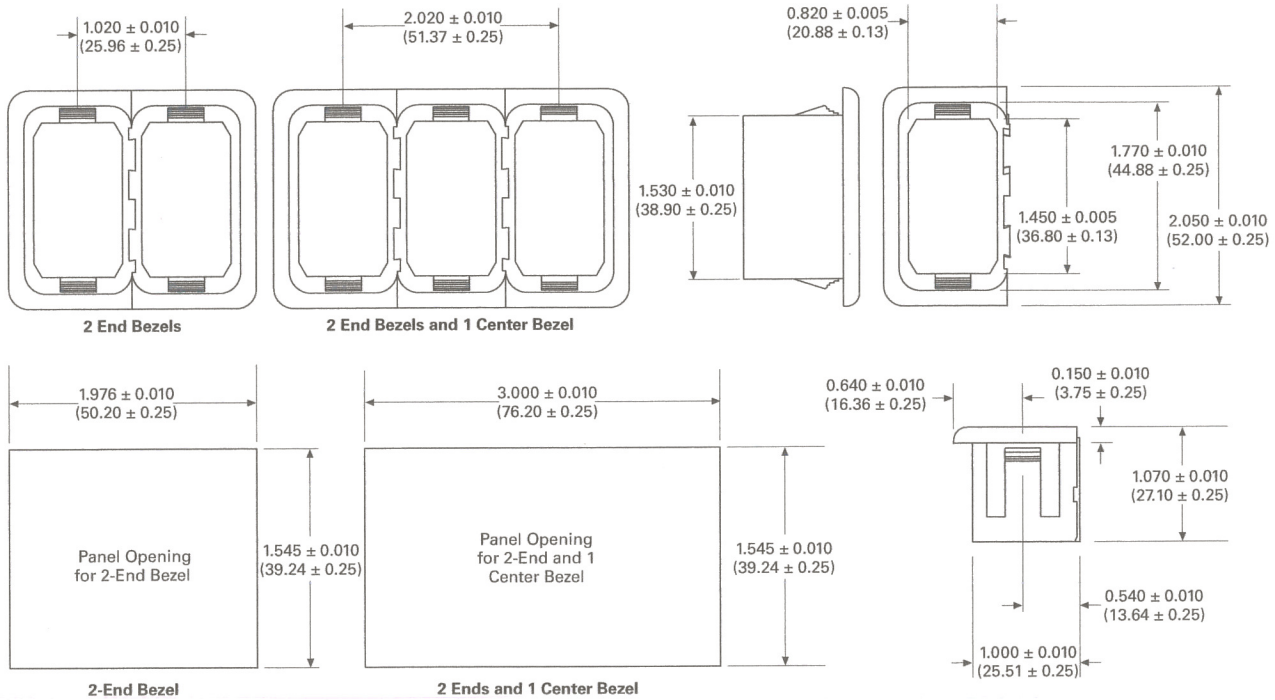

2.3

Rockers

SVR—Sealed Vehicle Rockers

25-13936

Accessories

Approximate Dimensions in Inches (mm)

2

Gang Mount System

End Bezel Catalog Number 17-22146

Center Bezel Catalog Number 17-22152

Panel Plug

Catalog Number 17-22145

Connector

Catalog Number 25-13936

AMP Terminal Catalog Numbers:
 927766-3 (14-16 gauge)
 927770-3 (18-20 gauge)
 AMP Wire Seal Catalog Numbers:
 828905-1 (14-16 gauge)
 828904-1 (18-20 gauge)
 AMP Sealing Plug Catalog Number:
 828922-1