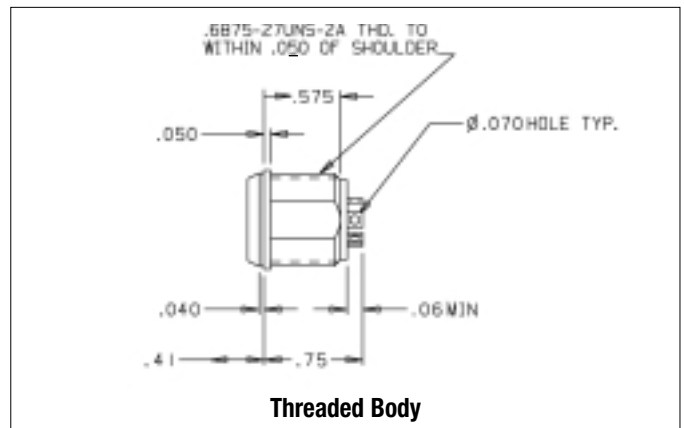

Typical Dimensions