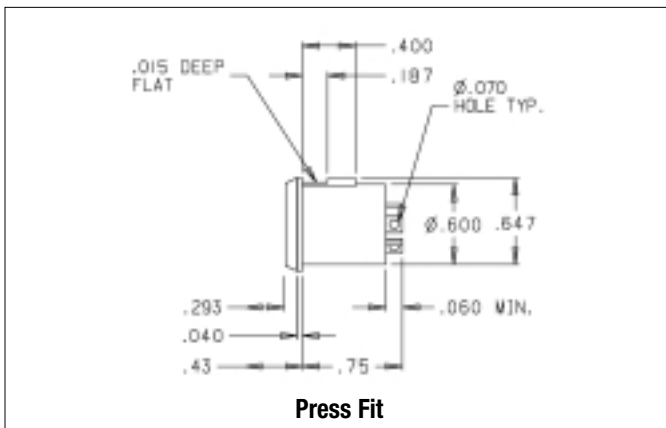

Typical Dimensions