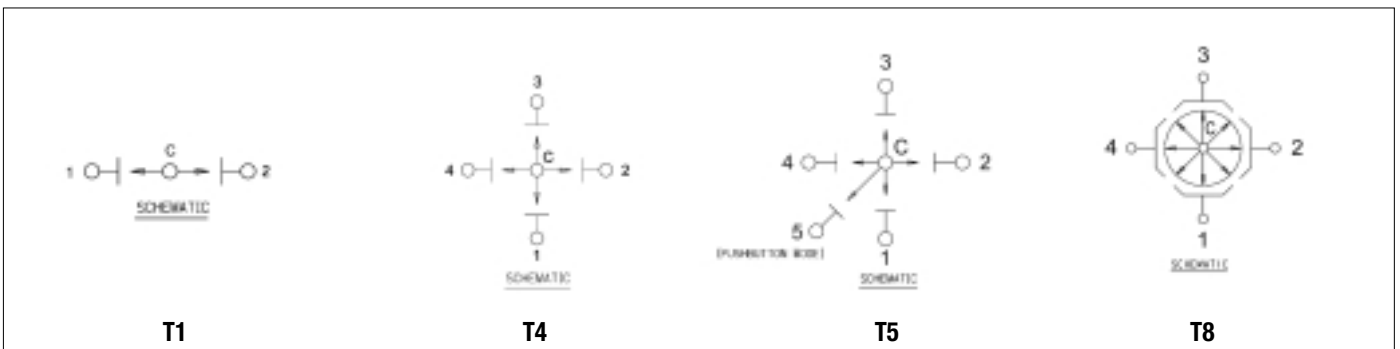

Seal: Moistureproof and dusttight to IP64 and M8805 Design 2 or watertight to IP68.

Typical Dimensions

Mini-Trim Switches

T1
2-Way
Toggles

2-way, 4-way, 4-way plus pushbutton, and 8-way toggle switches

PART NUMBER	BUTTON	CASE	SEAL	GRADE
T1-0178	Black 2-Way Jog	Press Fit	Dusttight & Moistureproof	Military
T1-0231	Black 2-Way Jog	Press Fit	Dusttight & Moistureproof	Commercial
T1-0076	Black 2-Way Jog	Threaded	Dusttight & Moistureproof	Military
T1-0167	Black 2-Way Jog	Threaded	Dusttight & Moistureproof	Commercial