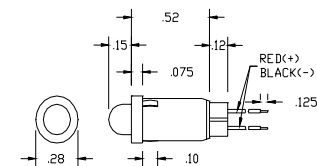

Suggested mounting diameter 5/32"

FEATURES

- Snap mounts in 5/32" (0.156") diameter hole, with mounting clip
- Supplied with 6" wire leads
- 26 AWG Stranded Cu
- Uses T-1 LED
- For operation from 5V., 12V., 24V. or 28V. sources, with built-in resistor
- No lens for maximum viewing angle
- Fits 1/8" panel thickness

<u>Voltage</u>	<u>Model No.</u>
2vdc*	150-2X
5vdc	150-5X
12vdc	150-12X
24vdc	150-24X
28vdc	150-28X

*external resistor required

150 240

MODEL 240

The 240 Model incorporates a non-relampable diffused LED in a choice of colors. For panel mounting through a 1/4" (0.250") dia. hole; snap fits, needs no mounting hardware. No lens for maximum viewing angle. Supplied with 6" wire leads. Can be supplied without built in current limiting resistor.

Suggested mounting diameter 1/4"

FEATURES

- Snap mounts in 1/4" (0.250") diameter hole; needs no mounting hardware
- Supplied with 6" wire leads
- 26 AWG Stranded Cu
- No lens for maximum viewing angle
- Uses T-1 3/4 LED
- Fits 1/8" panel thickness