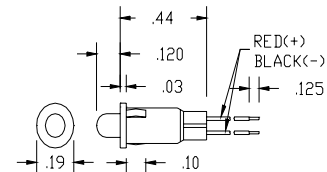

Brilliance by design

Panel Mount LED Indicator Models 150 & 240

www.SloanLED.com

MODEL 150

The 150 Model incorporates a non-relampable diffused LED in a choice of colors. For panel mounting through a 5/32" (0.156") dia. hole; snap fits, needs no mounting hardware. No lens for maximum viewing angle. Supplied with 6" wire leads. Can be supplied with or without built in current limiting resistor.

Suggested mounting diameter 5/32"

FEATURES

- Snap mounts in 5/32" (0.156") diameter hole, with mounting clip
- Supplied with 6" wire leads
- 26 AWG Stranded Cu
- Uses T-1 LED
- For operation from 5V., 12V., 24V. or 28V. sources, with built-in resistor
- No lens for maximum viewing angle
- Fits 1/8" panel thickness

<u>Voltage</u>	<u>Model No.</u>
2vdc*	150-2X
5vdc	150-5X
12vdc	150-12X
24vdc	150-24X
28vdc	150-28X

*external resistor required

150 240

MODEL 240

The 240 Model incorporates a non-relampable diffused LED in a choice of colors. For panel mounting through a 1/4" (0.250") dia. hole; snap fits, needs no mounting hardware. No lens for maximum viewing angle. Supplied with 6" wire leads. Can be supplied without built in current limiting resistor.

Suggested mounting diameter 1/4"

FEATURES

- Snap mounts in 1/4" (0.250") diameter hole; needs no mounting hardware
- Supplied with 6" wire leads
- 26 AWG Stranded Cu
- No lens for maximum viewing angle
- Uses T-1 3/4 LED
- Fits 1/8" panel thickness