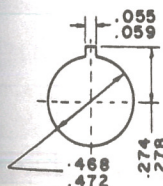

RECOMMENDED  
MOUNTING HOLE

†† For use with LC11, LC12 and LC29 lens caps only.

◇◇ For use with LC25 lens cap only.

\*\* To be used only to enable the engraving of color legends when required. Only the legend will show in color. The black color is lusterless.