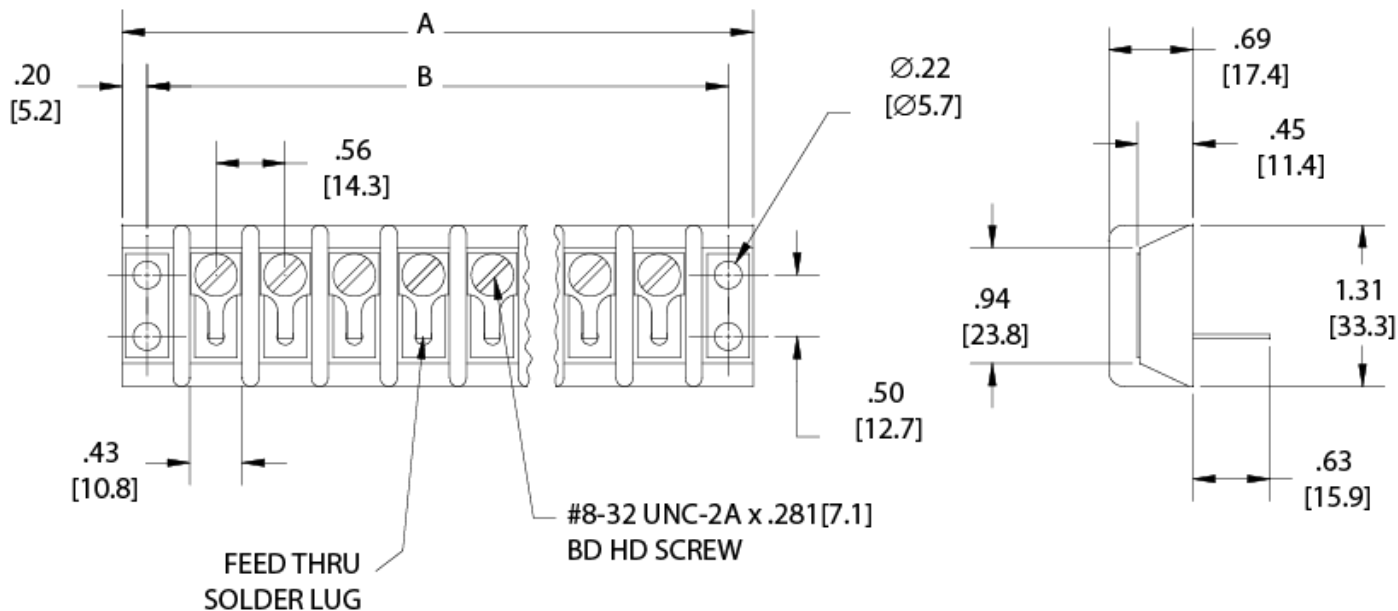

42TB Drawing

Molded Material

- Plastic: grade F temperature rating 155°C per MIL-M-14
- Hardware: lug, brass per QQ-B-613, tin plated

Electrical Rating

- Rated voltage (maximum): 600 volts
- Current rating: 15 amps
- D.W.V.: 3400 volts RMS

Military Class - 42TB-F Series - A-A-59125/6 - MIL-T-55164/6

| Catalog # | # of Poles | Dimensions | |
|-----------|------------|-------------|-------------|
| | | A | B |
| 42TB02F | 2 | 2.047-2.140 | 1.672-1.719 |
| 42TB03F | 3 | 2.626-2.719 | 2.234-2.281 |
| 42TB04F | 4 | 3.188-3.281 | 2.796-2.843 |
| 42TB05F | 5 | 3.750-3.843 | 3.359-3.406 |
| 42TB06F | 6 | 4.313-4.406 | 3.922-3.969 |